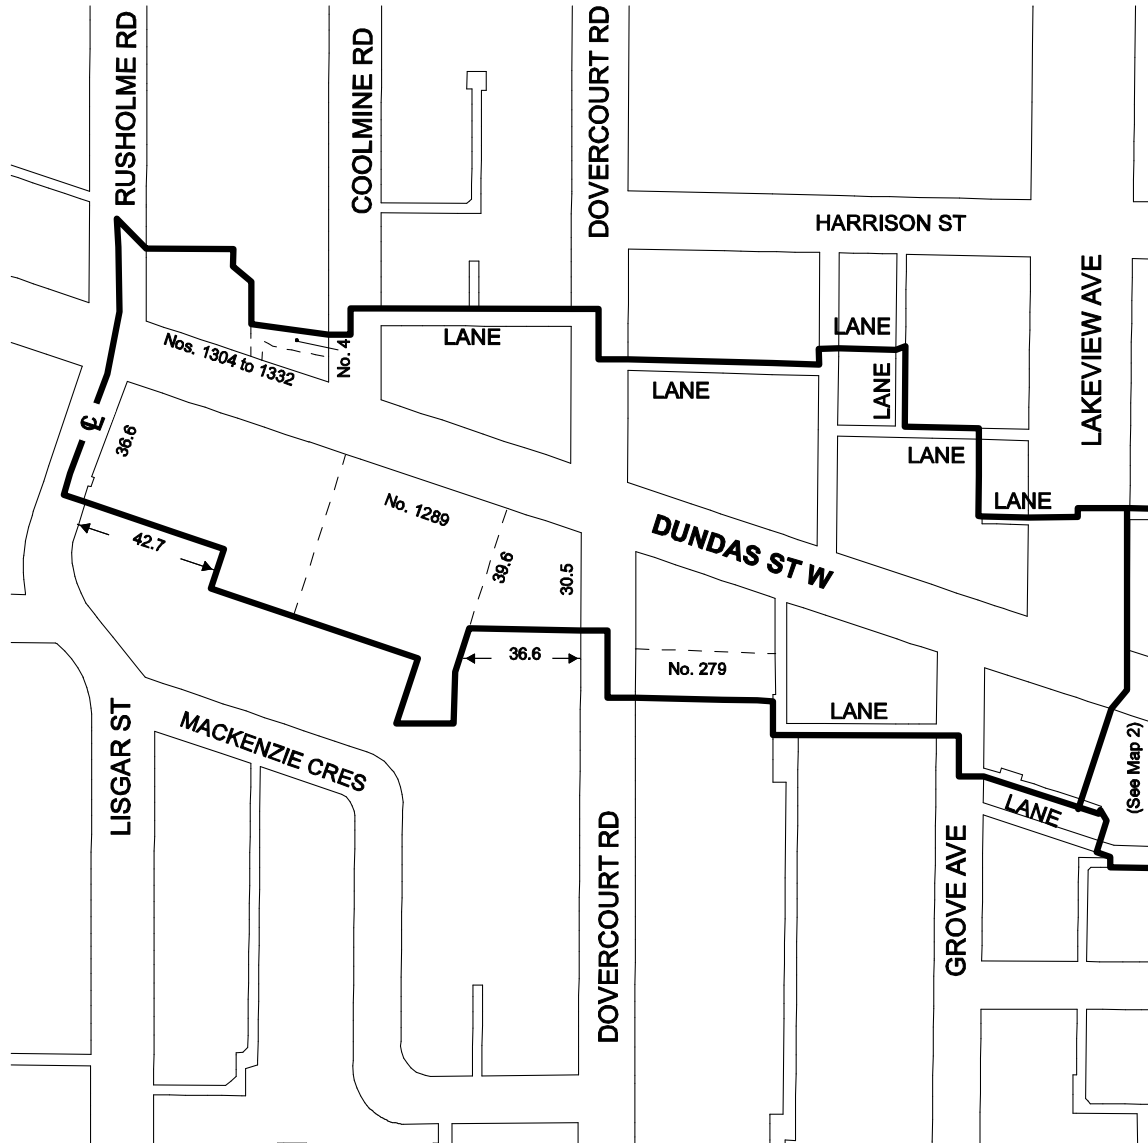

SCHEDULE A
LITTLE PORTUGAL
BUSINESS IMPROVEMENT AREA
(Map 1 of 2)

☪ CENTRE LINE

TECHNICAL SERVICES
SURVEY AND MAPPING SERVICES
CITY OF TORONTO
FILE: LittlePortugal_m01.mxd
DRAWN: WS APRIL 2008

SCHEDULE A
LITTLE PORTUGAL
BUSINESS IMPROVEMENT AREA
(Map 2 of 2)

☪ CENTRE LINE

TECHNICAL SERVICES
SURVEY AND MAPPING SERVICES
CITY OF TORONTO
FILE: LittlePortugal_mc2.mxd
DRAWN: WS APRIL 2008