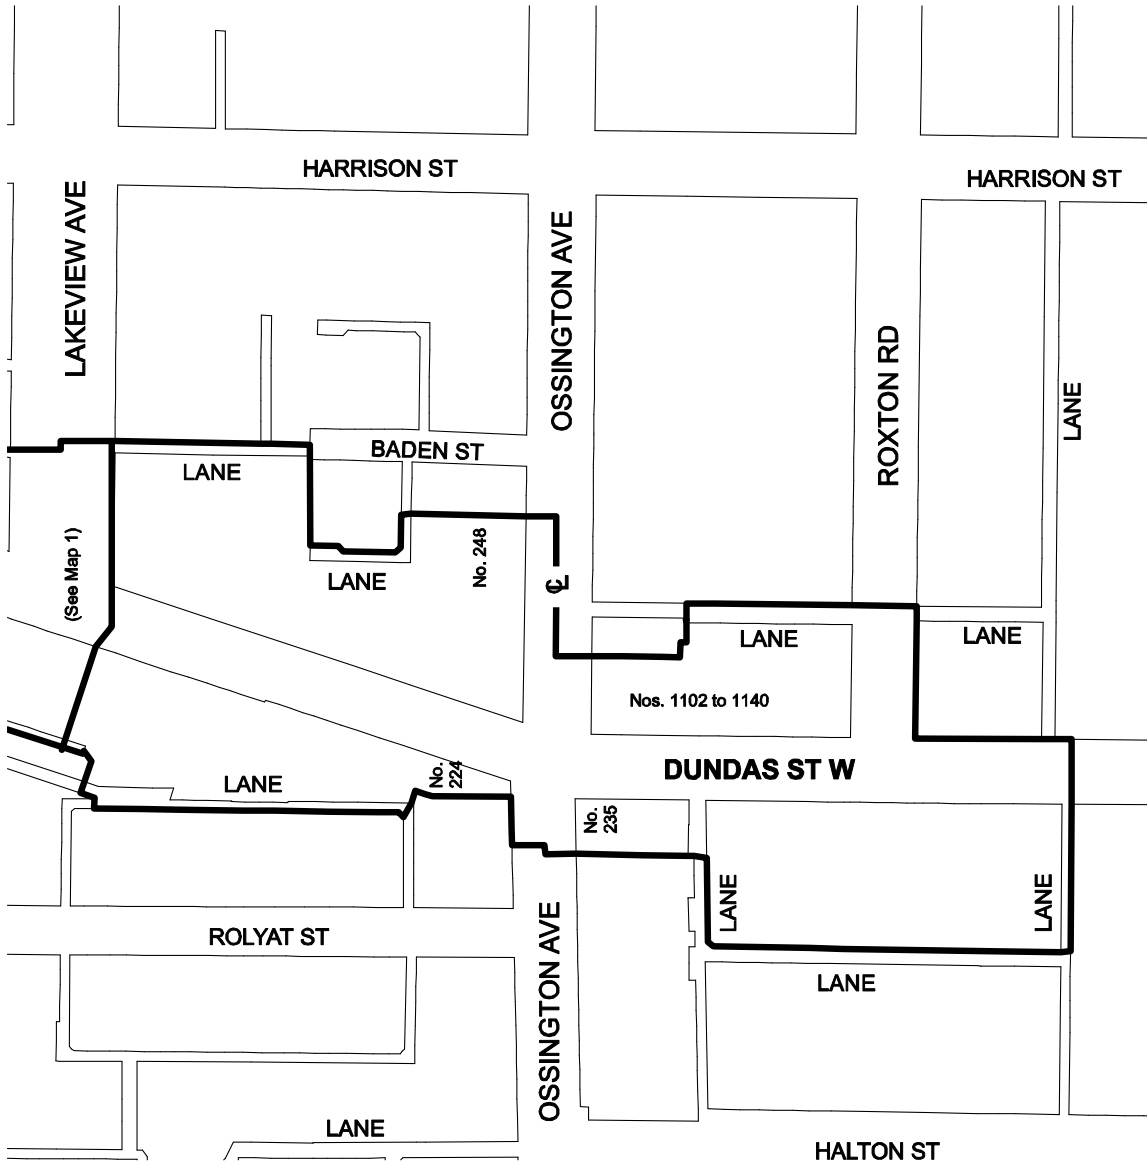

SCHEDULE A
LITTLE PORTUGAL
BUSINESS IMPROVEMENT AREA
(Map 1 of 2)

☪ CENTRE LINE

TECHNICAL SERVICES
SURVEY AND MAPPING SERVICES
CITY OF TORONTO
FILE: LittlePortugal_m01.mxd
DRAWN: WS APRIL 2008

SCHEDULE A
LITTLE PORTUGAL
BUSINESS IMPROVEMENT AREA
(Map 2 of 2)

☪ CENTRE LINE

TECHNICAL SERVICES
SURVEY AND MAPPING SERVICES
CITY OF TORONTO
FILE: LittlePortugal_mc2.mxd
DRAWN: WS APRIL 2008