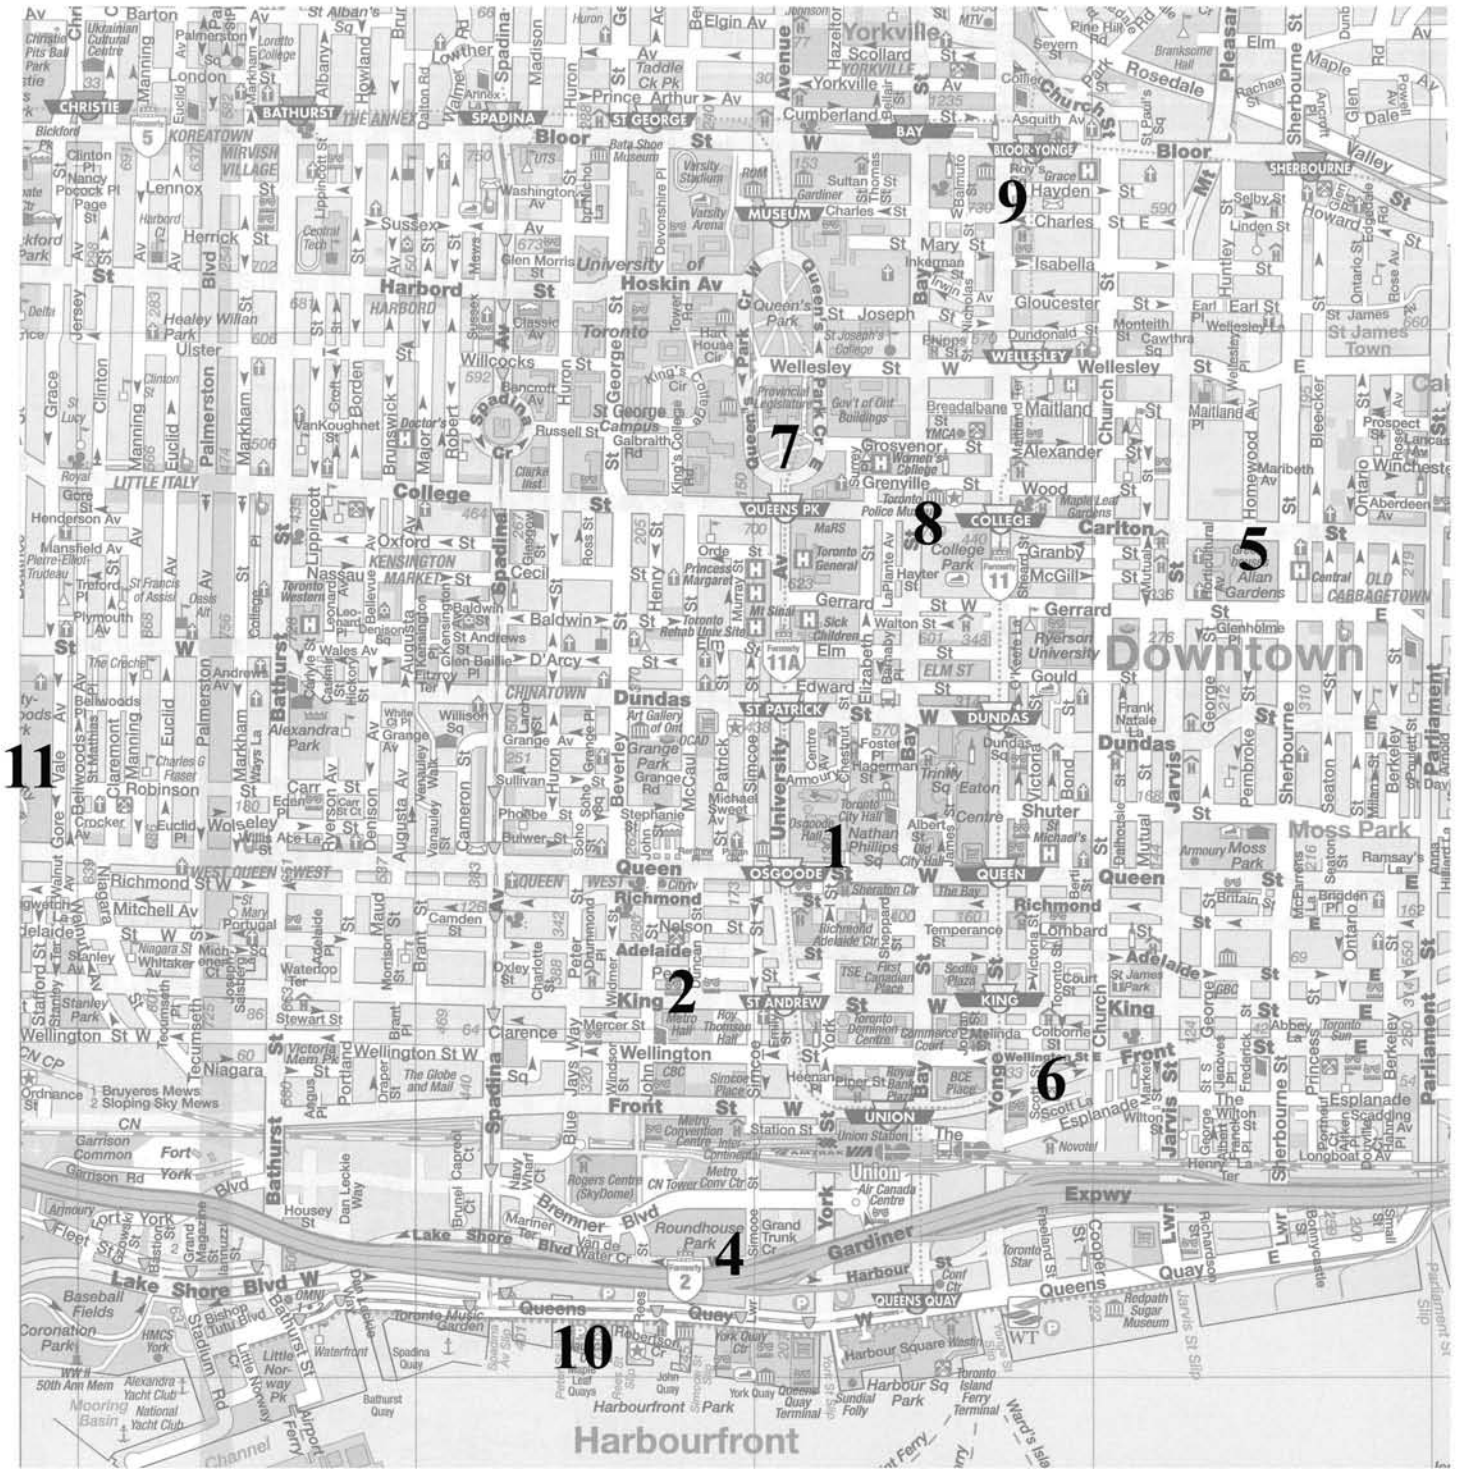

Attachment C Proposed Vendor Locations

Legend

- | | |
|-------------------------------------|----------------------|
| 1 Nathan Phillips Square | 7 Queen's Park |
| 2 Metro Hall | 8 College Park |
| 3 Mel Lastman Square
(not shown) | 9 George Hislop |
| 4 Roundhouse | 10 HTO |
| 5 Allan Gardens | 11 Trinity-Bellwoods |
| 6 Berczy Park | |